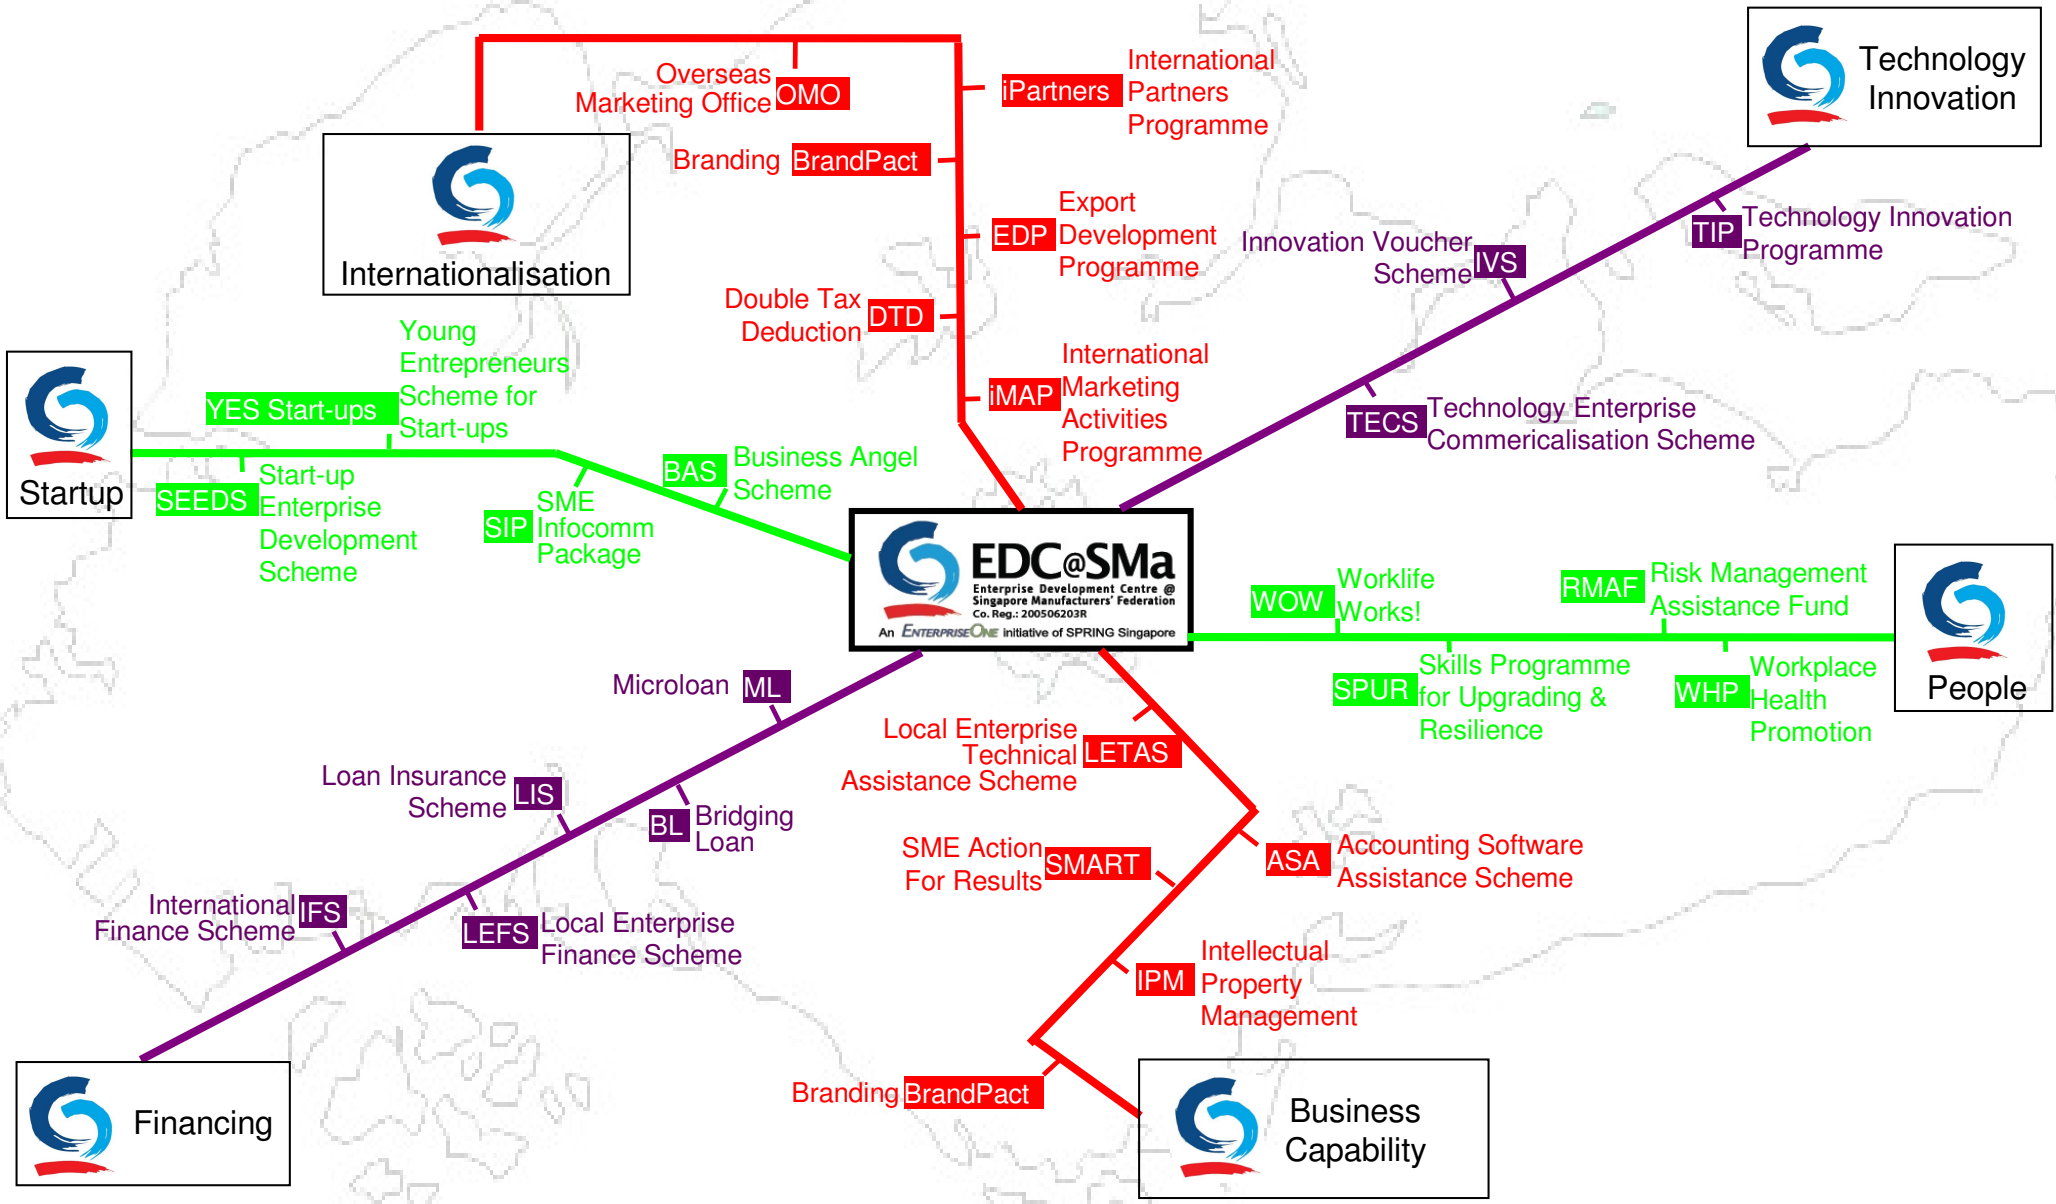

# Navigate through Government Assistance Schemes

For more information on the various government assistance schemes, please call EDC@SMa at 68263020 or drop us an email at [edc@edc-sma.sg](mailto:edc@edc-sma.sg)